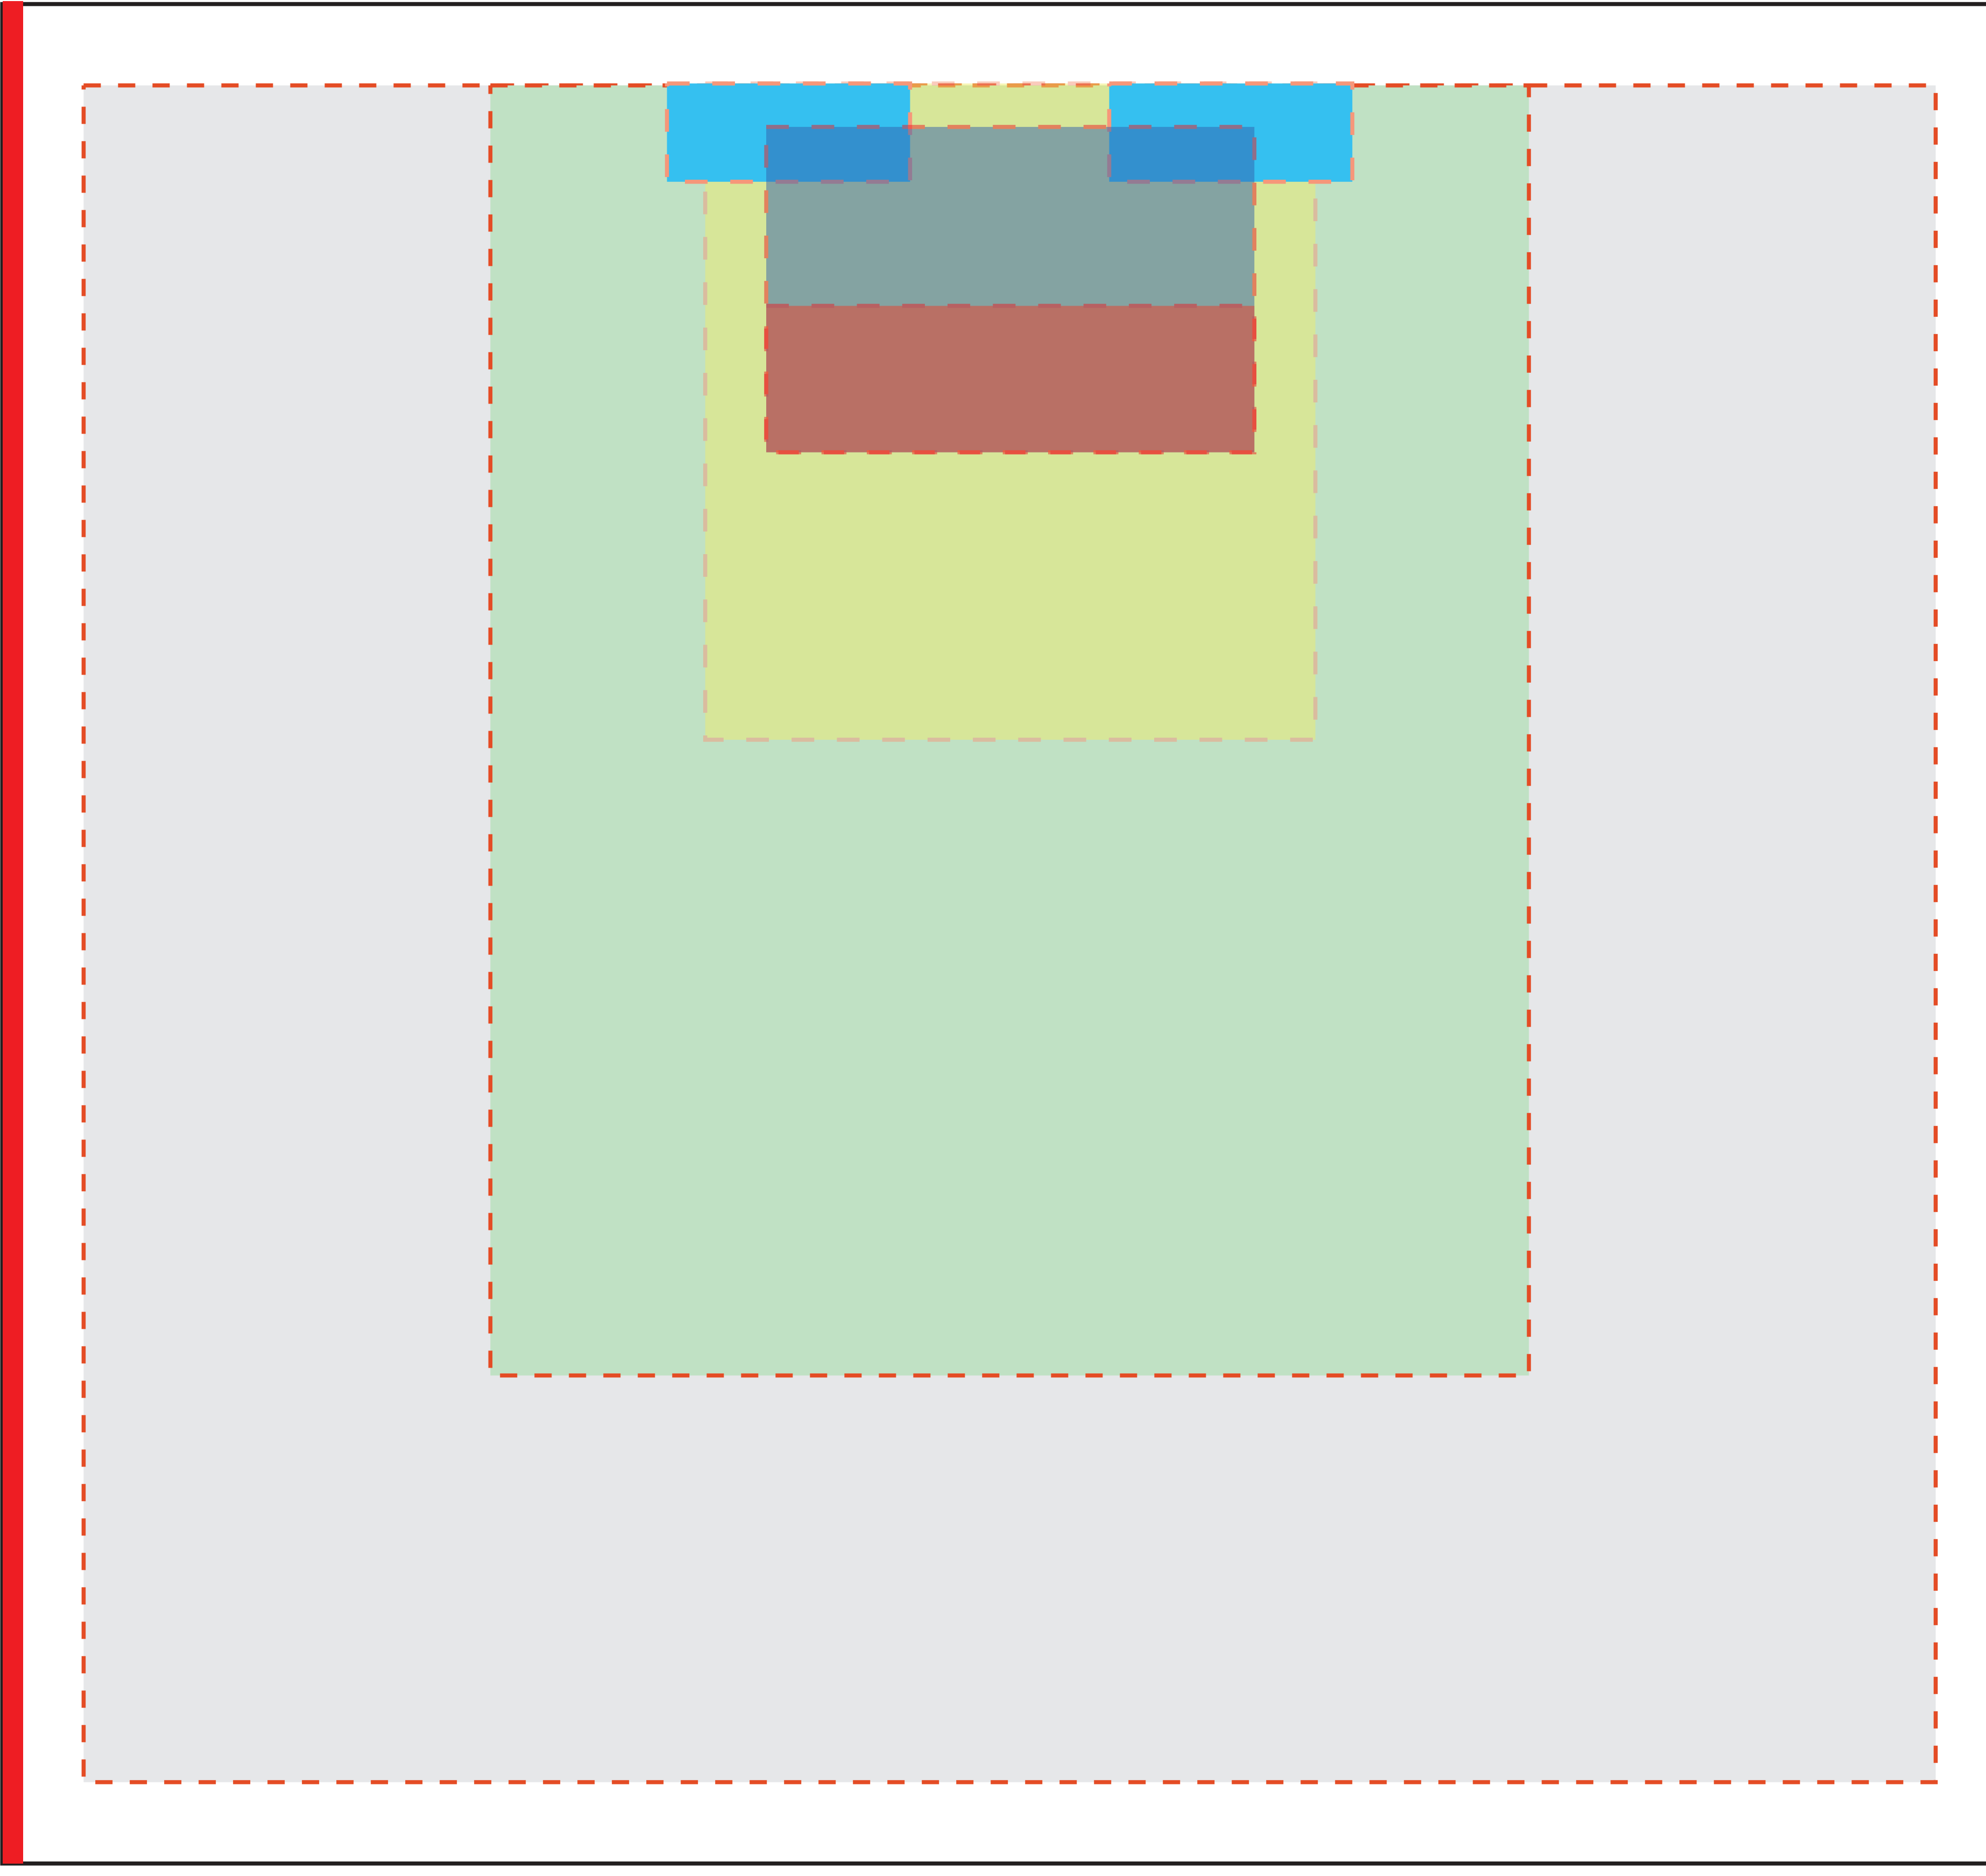

19.5"

18"

The red area does not print logo, only fill in the background color.

The red area does not print logo, only fill in the background color.

Safe Zone for LOGO:

1. Yellow: the safe zone for logo
2. Purple: the most recommended safe zone for logo placement
3. Red: the recommended safe zone for bigger logo
4. Blue: the recommended safe zone for smaller logo