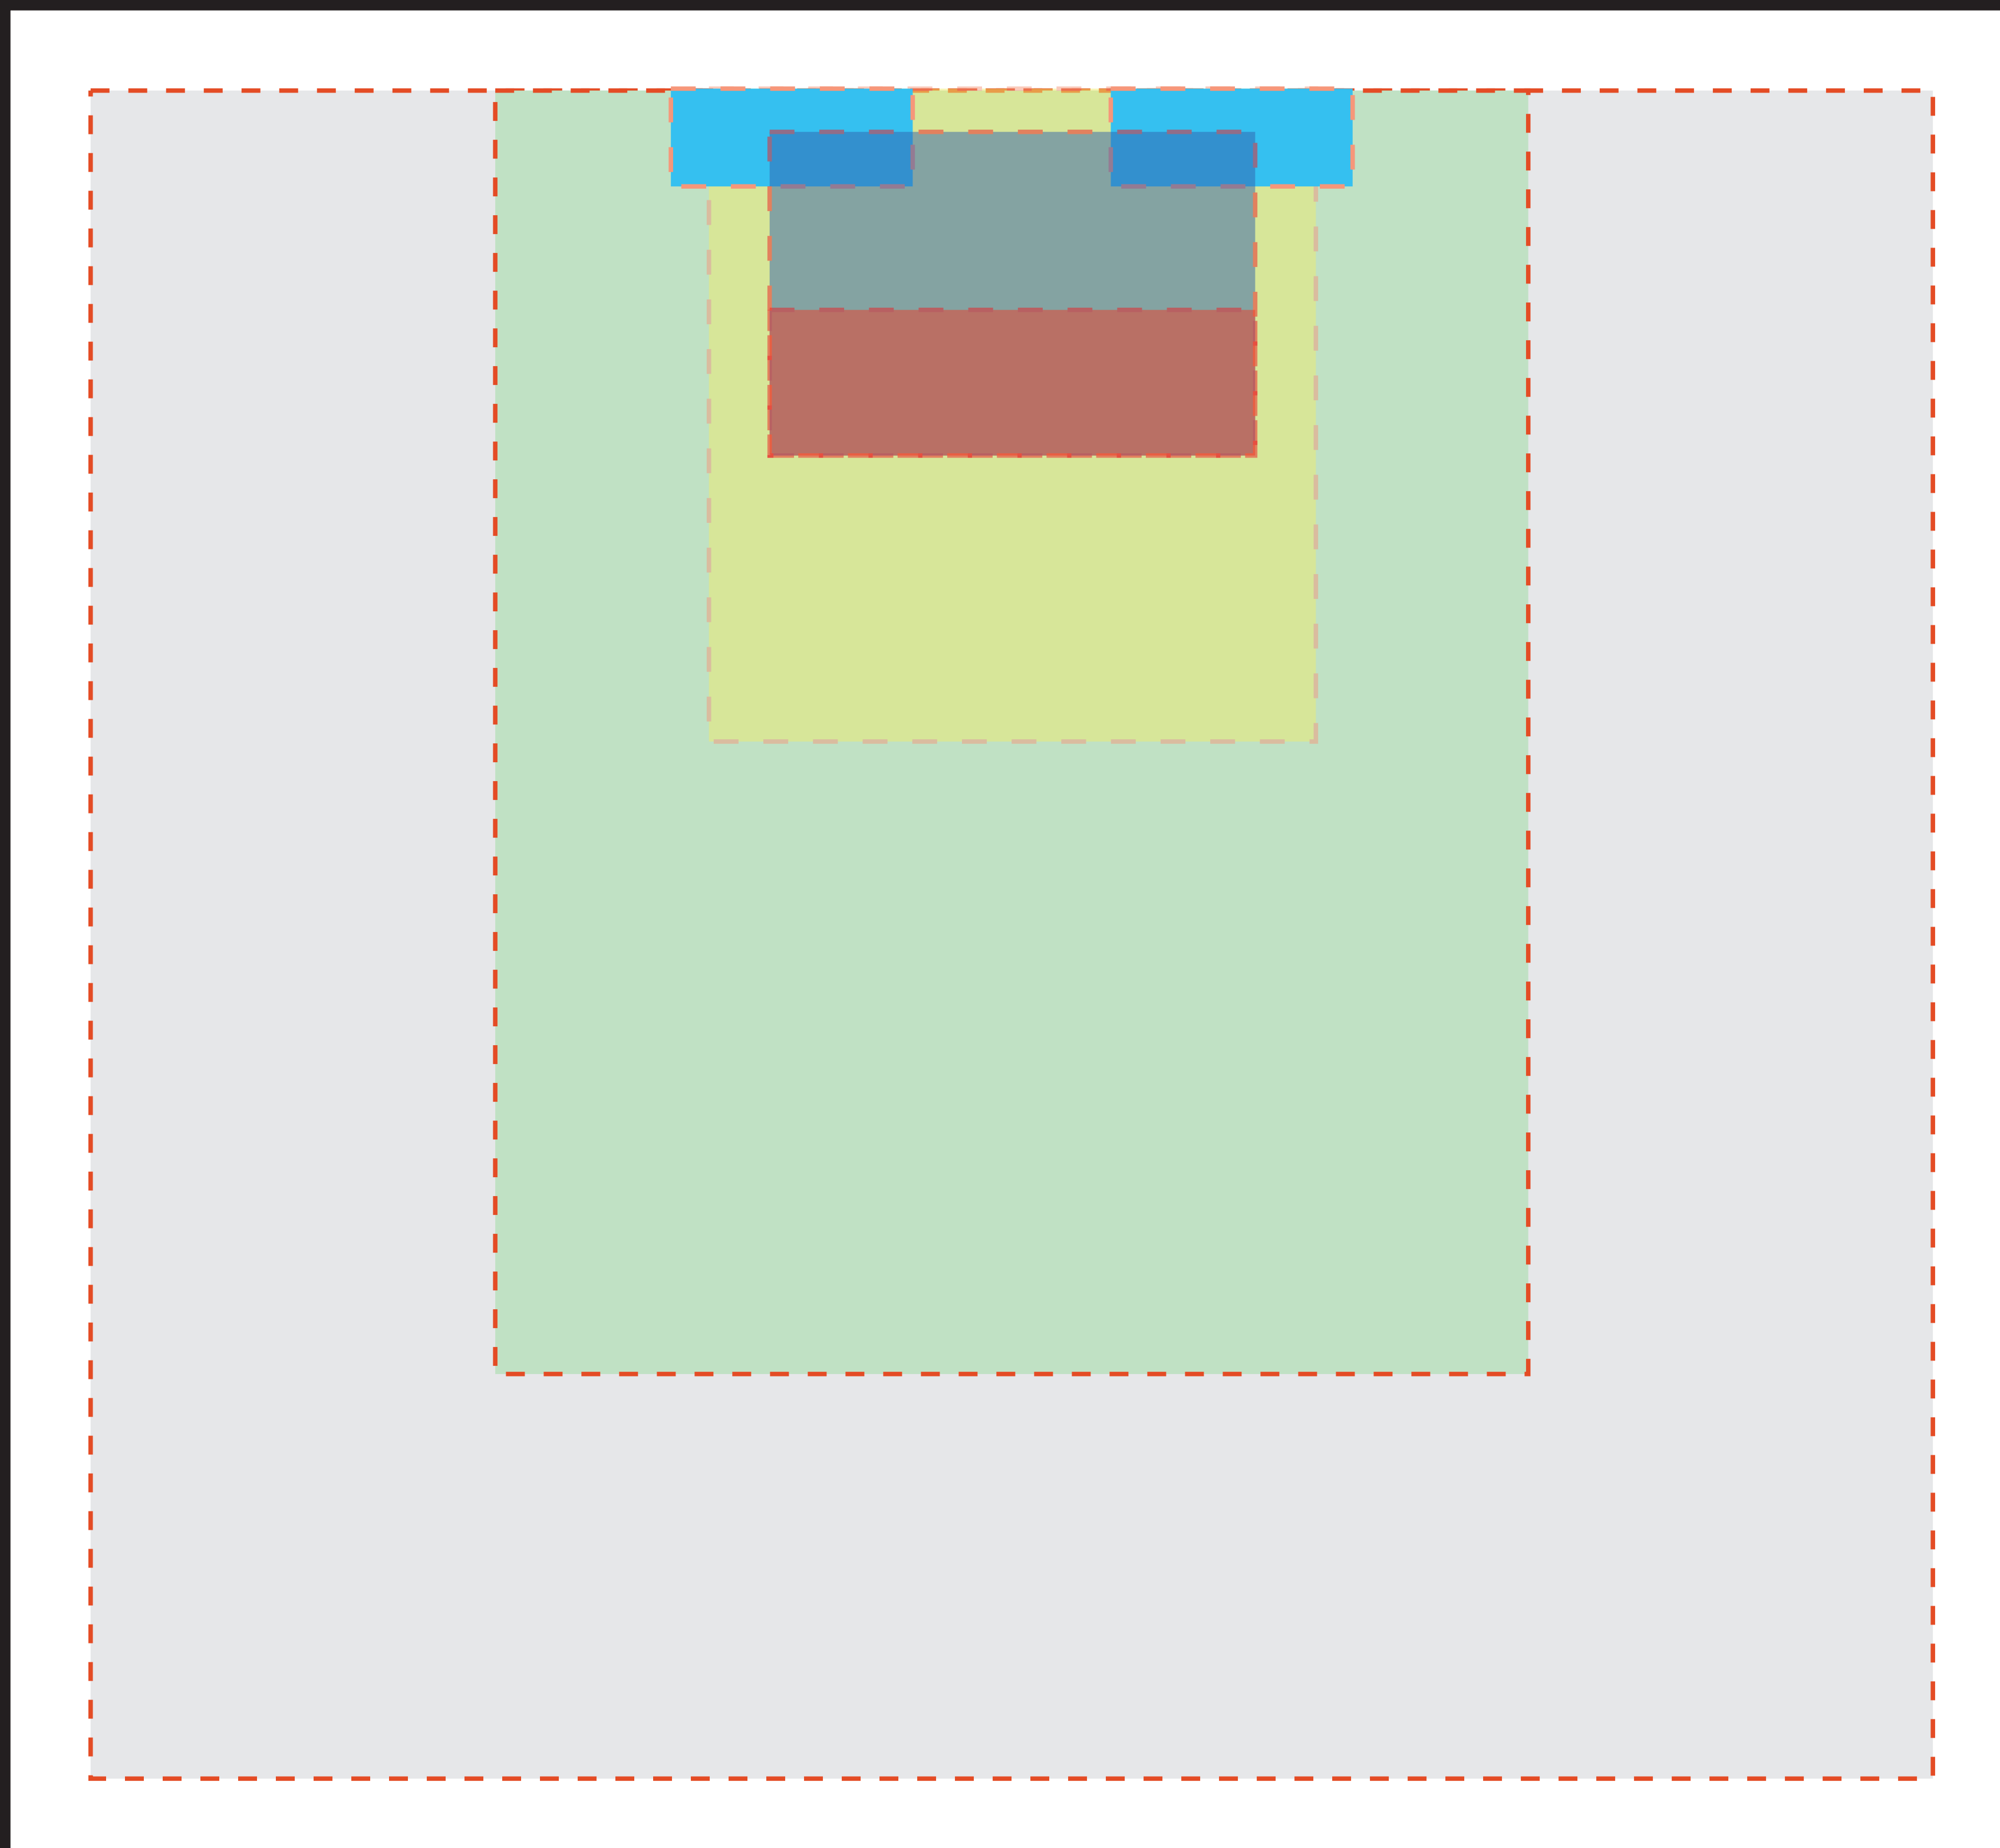

19.5"

18"

The red area does not print logo, only fill in the background color.

The red area does not print logo, only fill in the background color.

Safe Zone for LOGO:

1. Yellow: the safe zone for logo
2. Purple: the most recommended safe zone for logo placement
3. Red: the recommended safe zone for bigger logo
4. Blue: the recommended safe zone for smaller logo