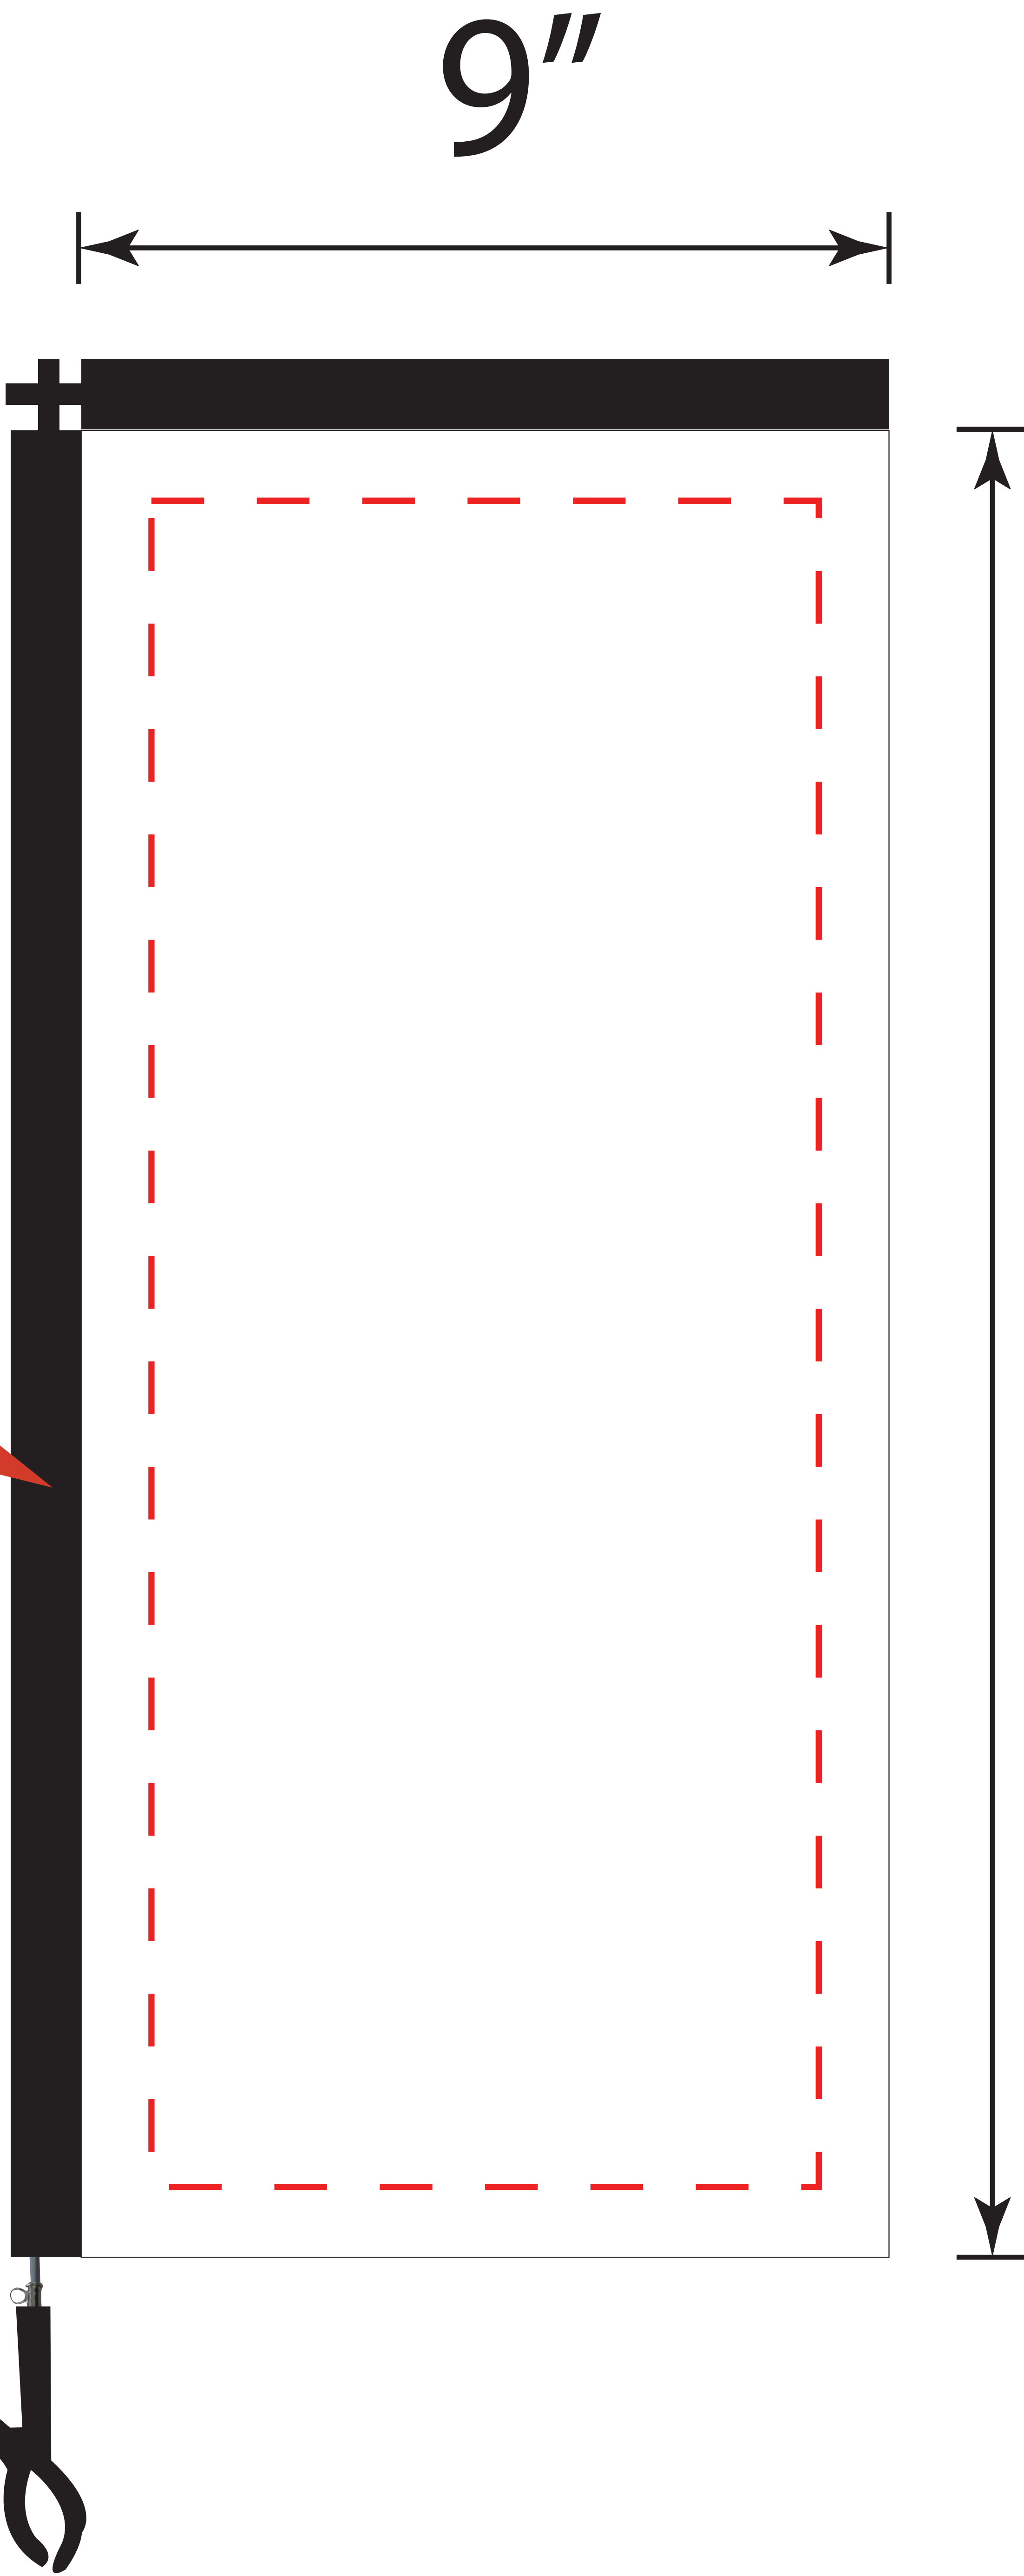

the width
of the sleeve
is 2cm

9"

20.5"