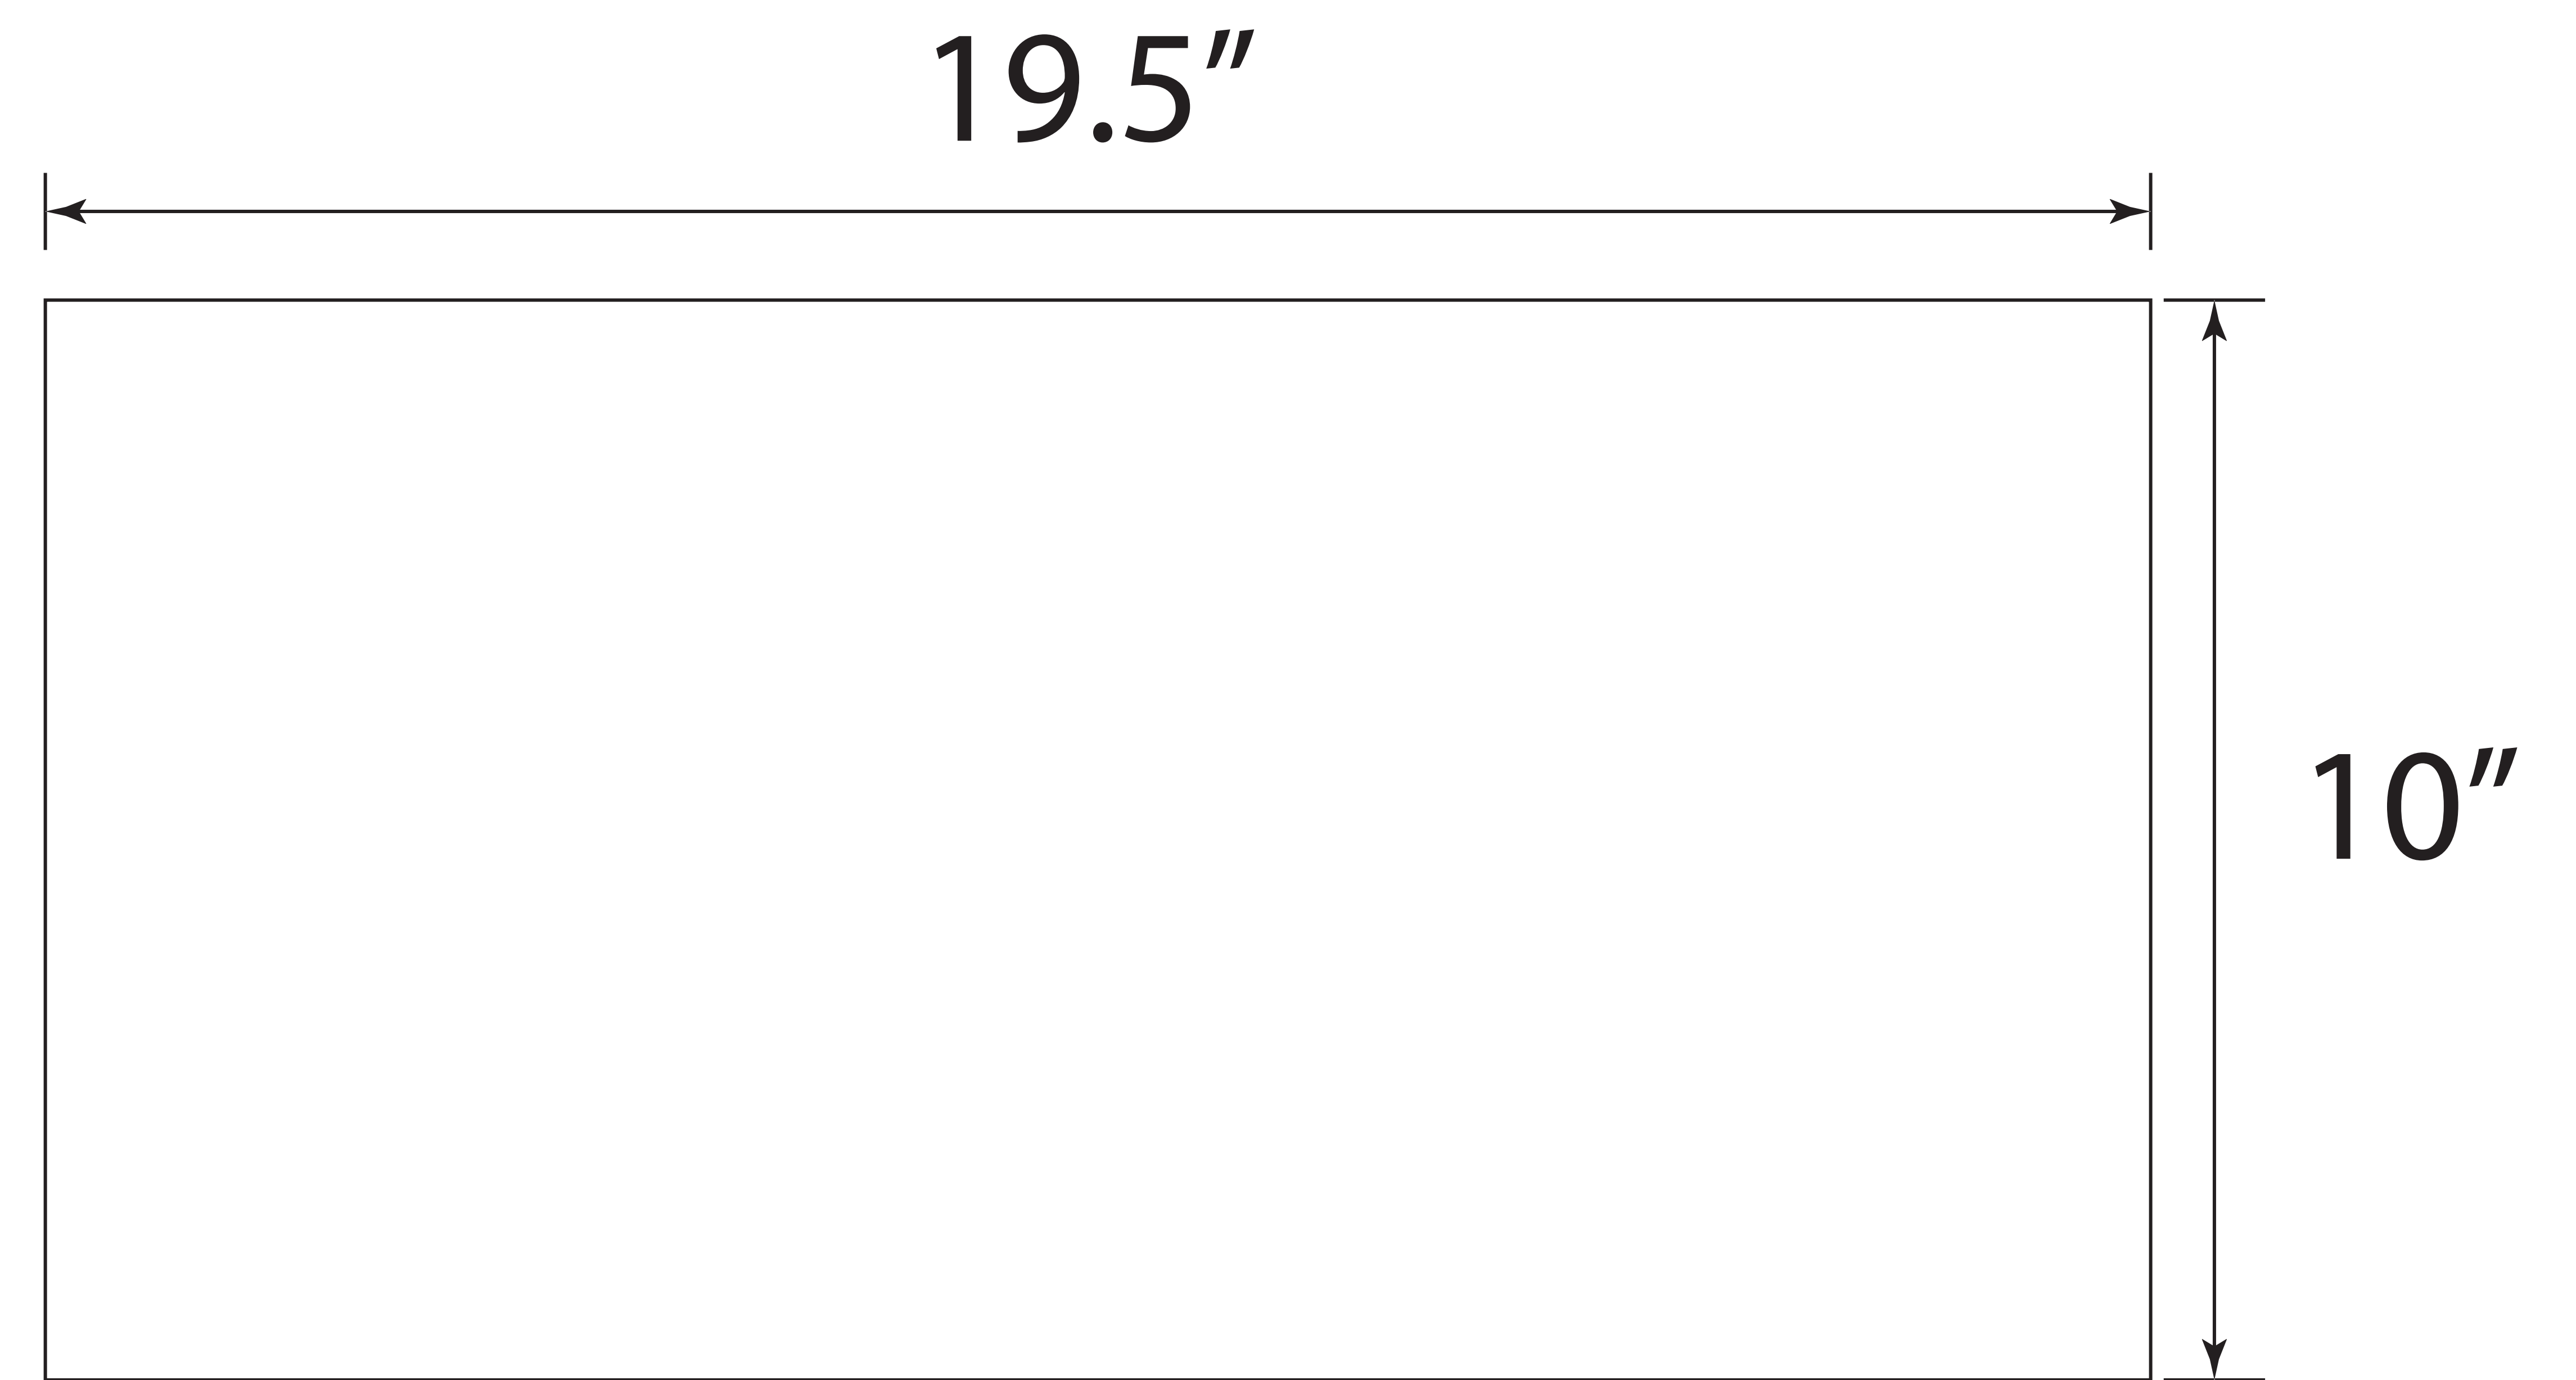

Front

Back

- Safe Zone for LOGO:
1. Yellow: the safe zone for logo
 2. Purple: the most recommended safe zone for logo placement
 3. Red: the recommended safe zone for bigger logo
 4. Blue: the recommended safe zone for smaller logo