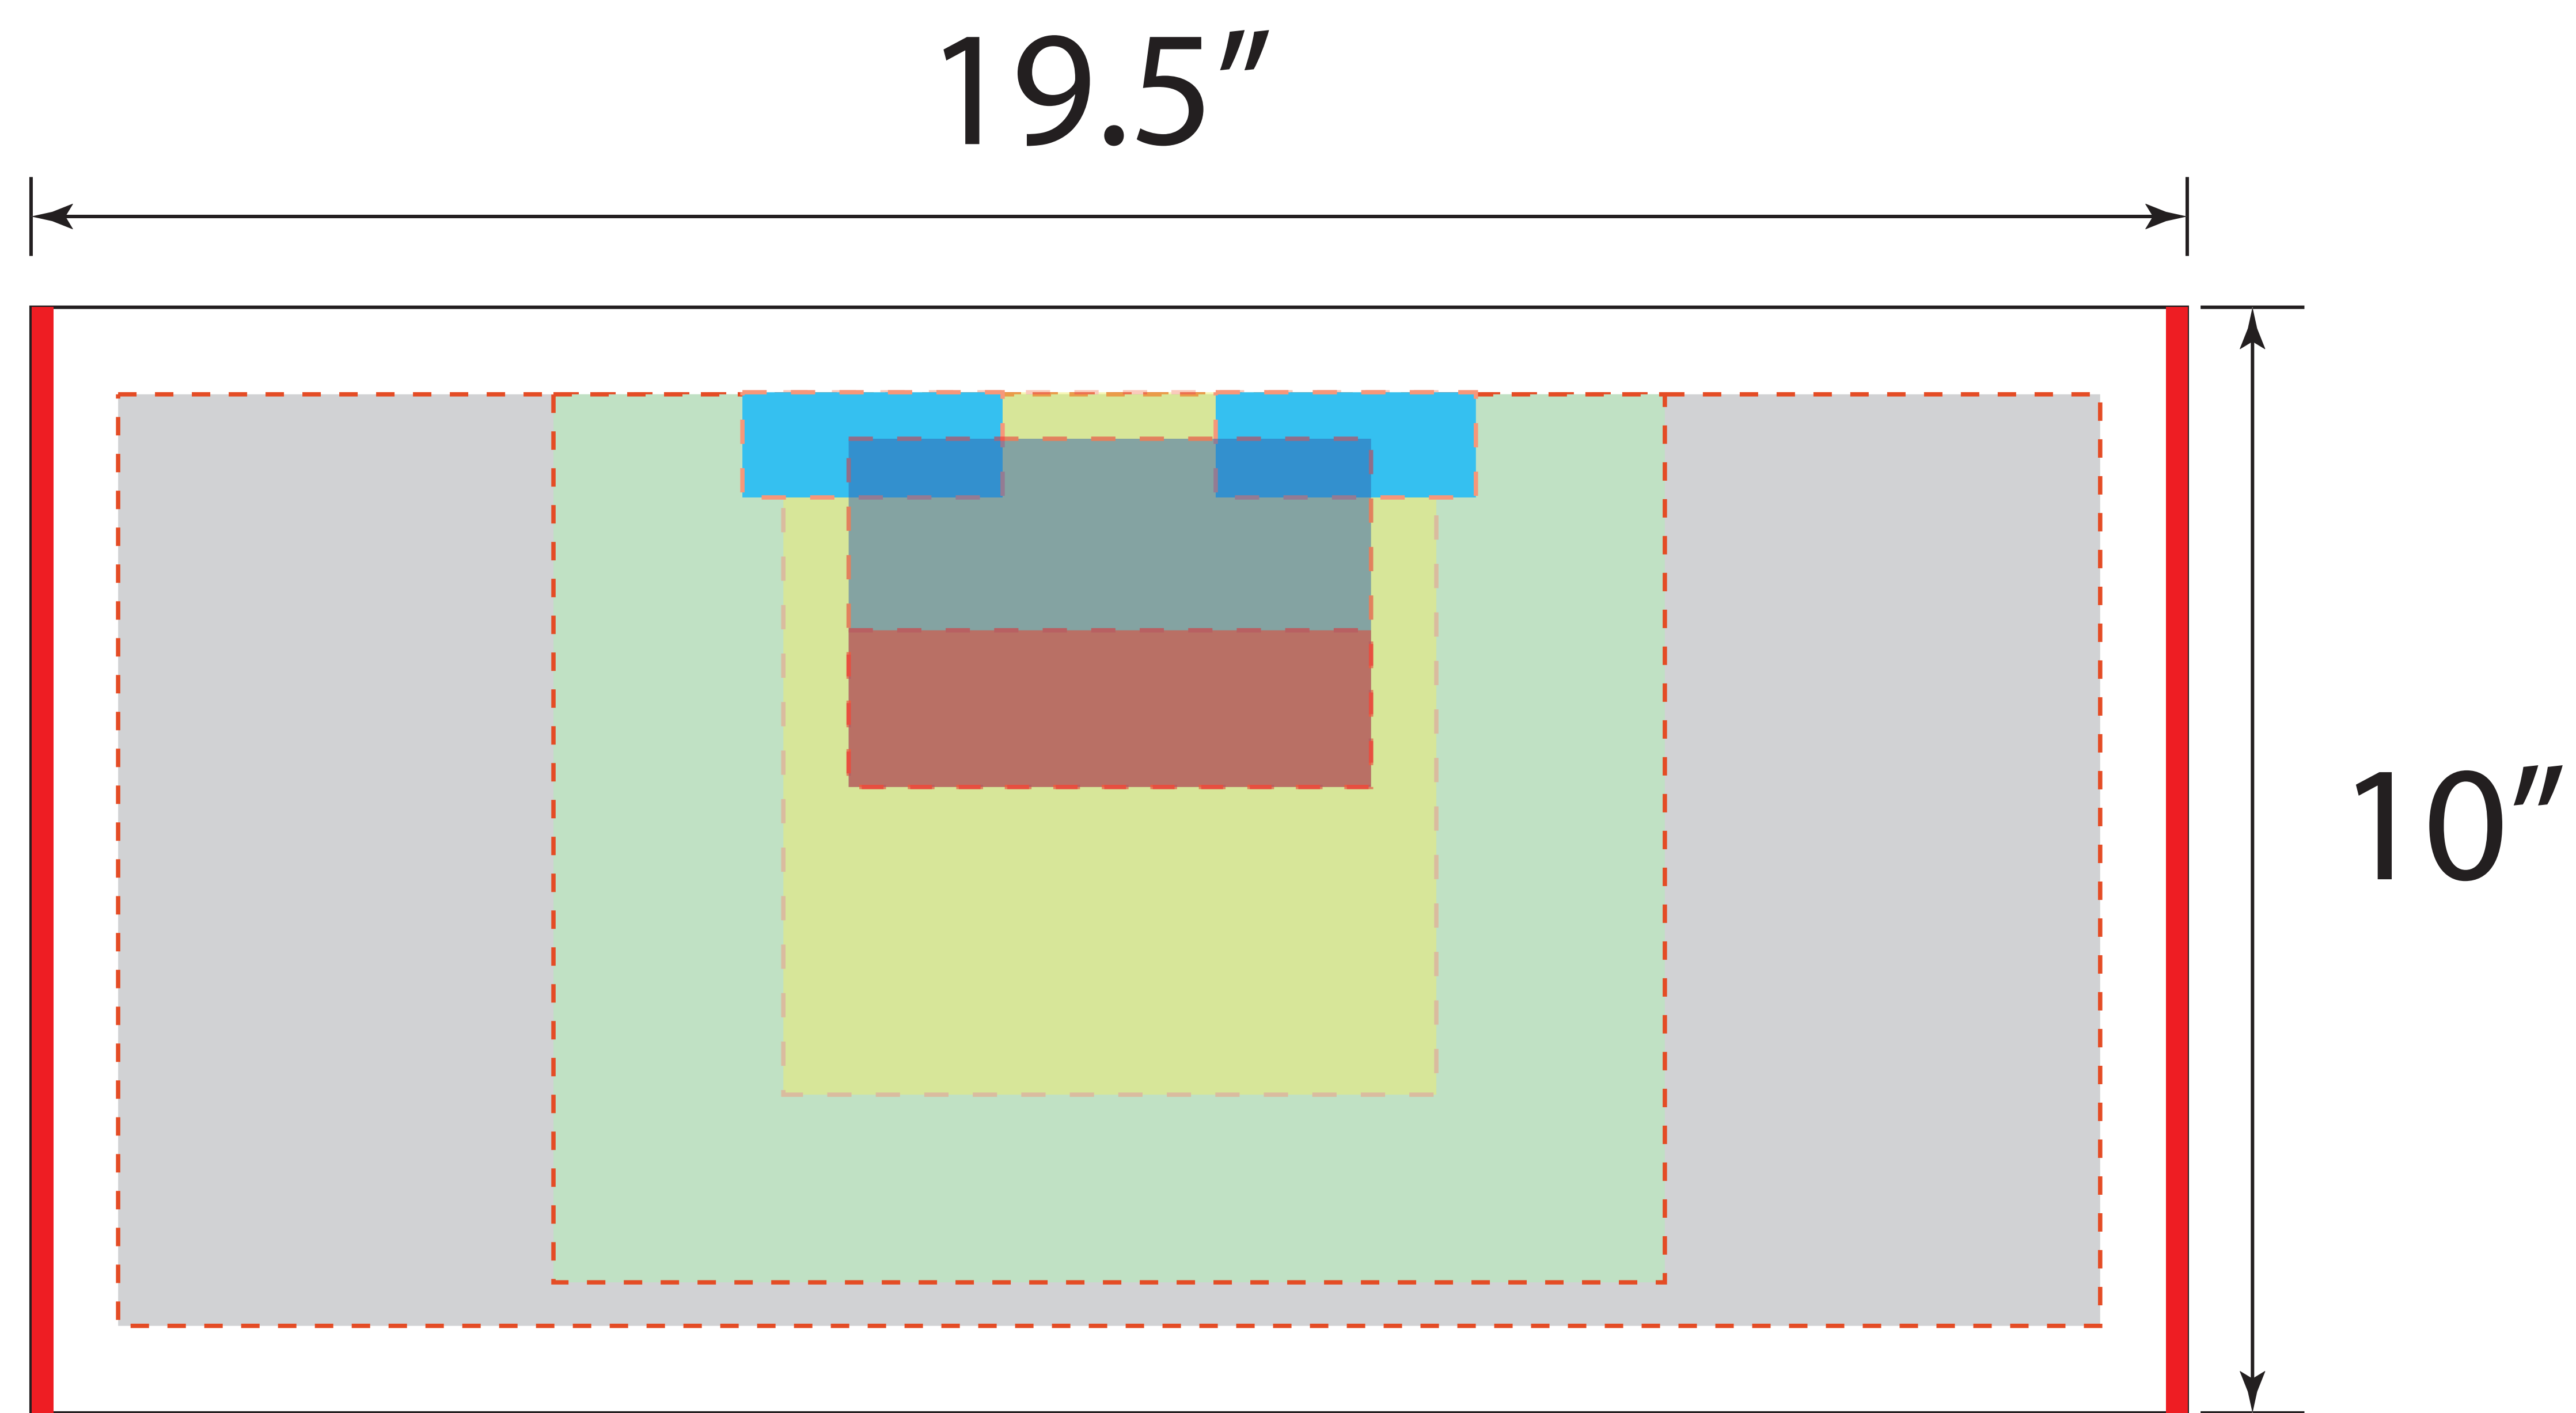

Front

Back

- Safe Zone for LOGO:
1. Yellow: the safe zone for logo
 2. Purple: the most recommended safe zone for logo placement
 3. Red: the recommended safe zone for bigger logo
 4. Blue: the recommended safe zone for smaller logo