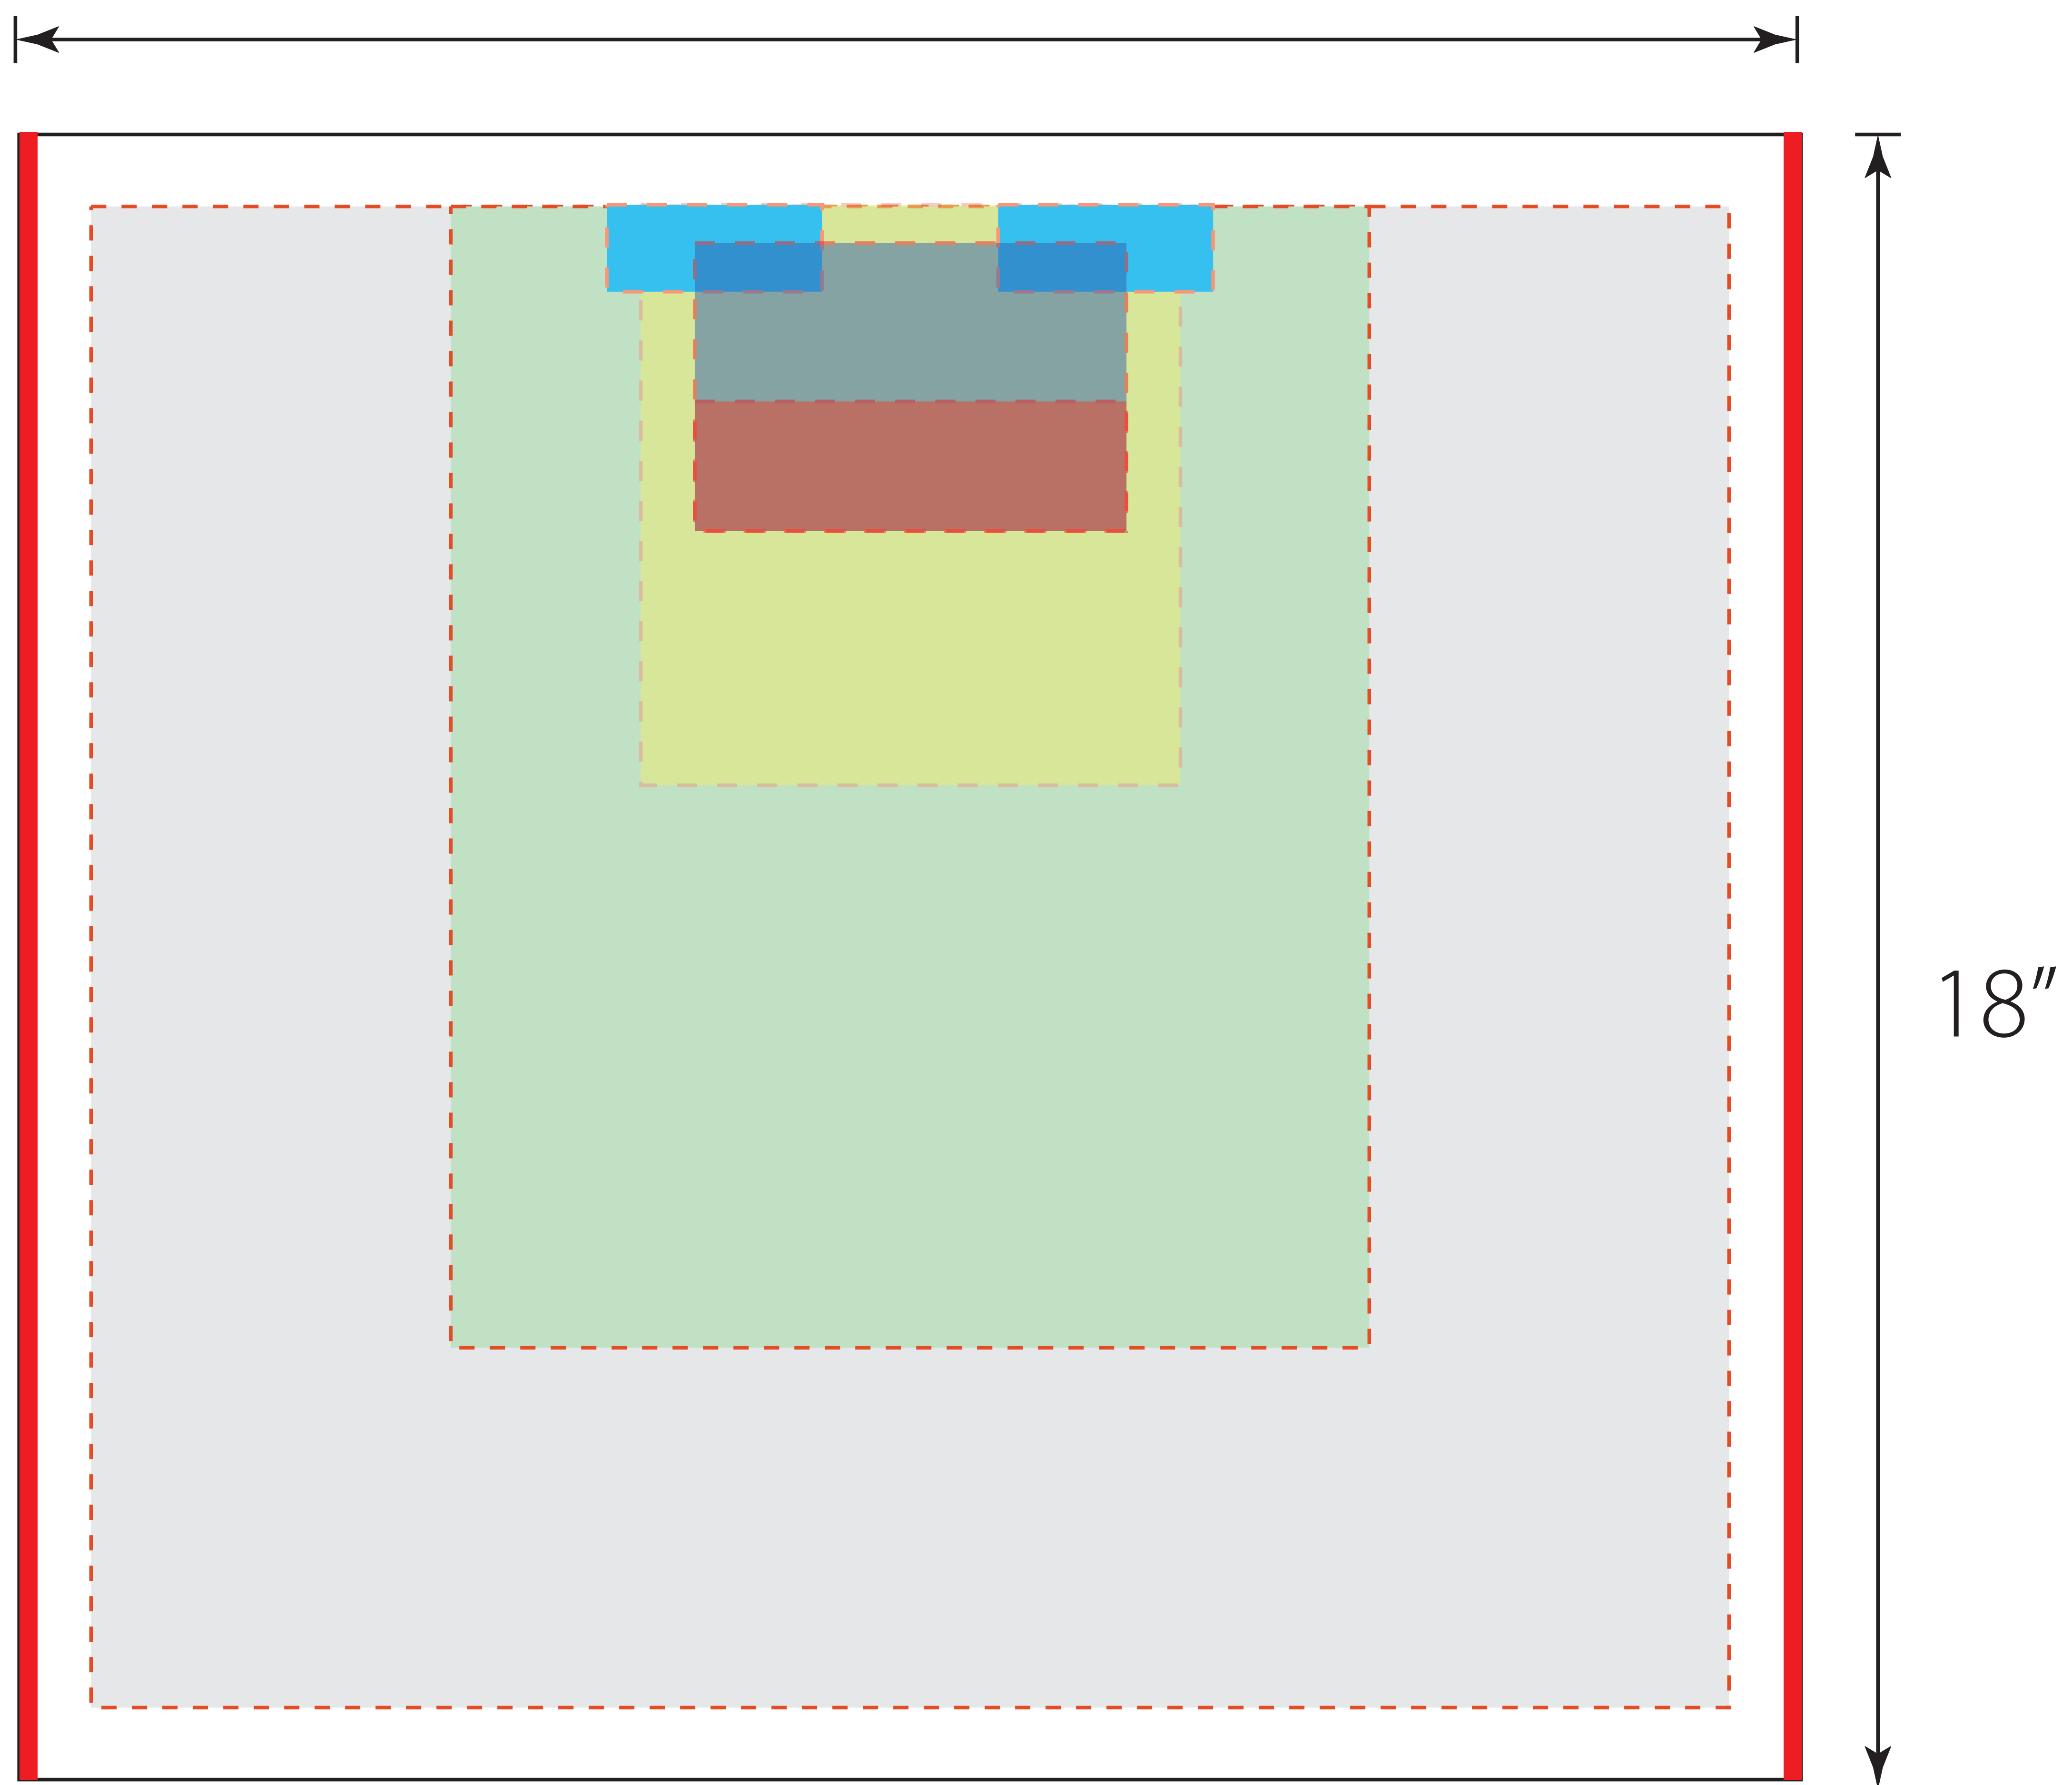

Front

19.5"

Back

19.5"

Safe Zone for LOGO:

1. Yellow: the safe zone for logo
2. Purple: the most recommended safe zone for logo placement
3. Red: the recommended safe zone for bigger logo
4. Blue: the recommended safe zone for smaller logo