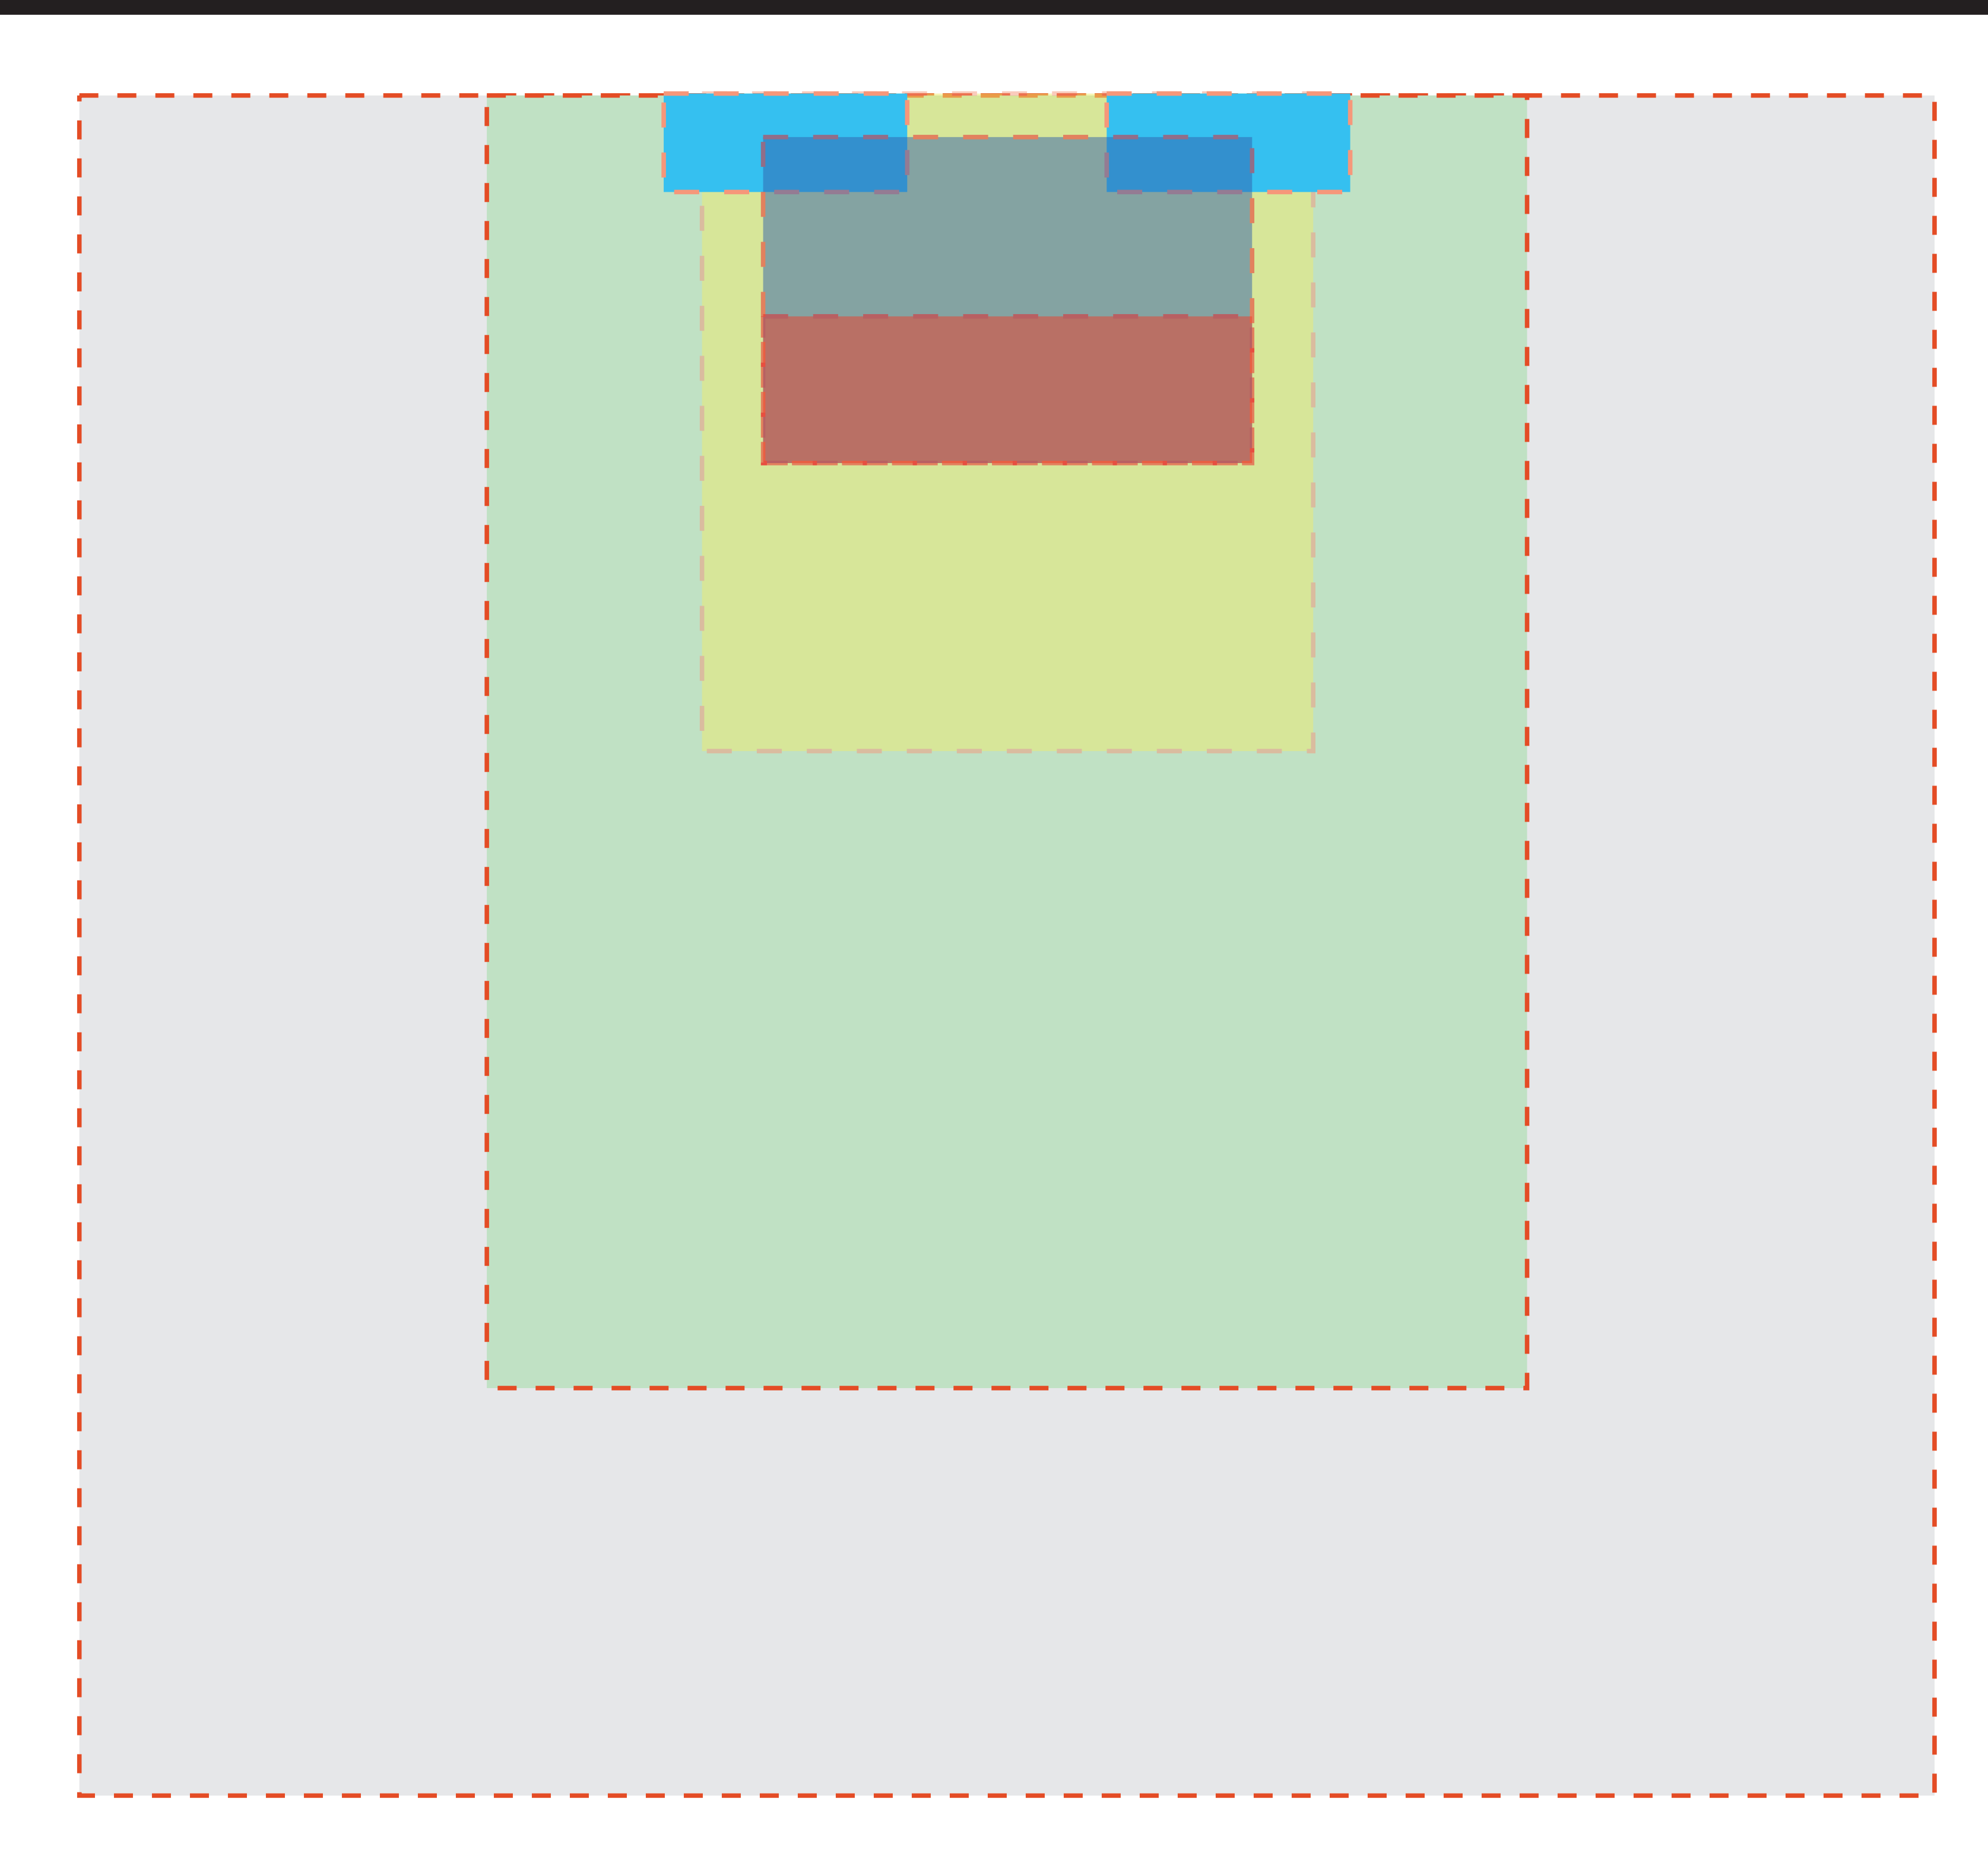

Front

19.5"

Back

19.5"

Safe Zone for LOGO:

1. Yellow: the safe zone for logo
2. Purple: the most recommended safe zone for logo placement
3. Red: the recommended safe zone for bigger logo
4. Blue: the recommended safe zone for smaller logo