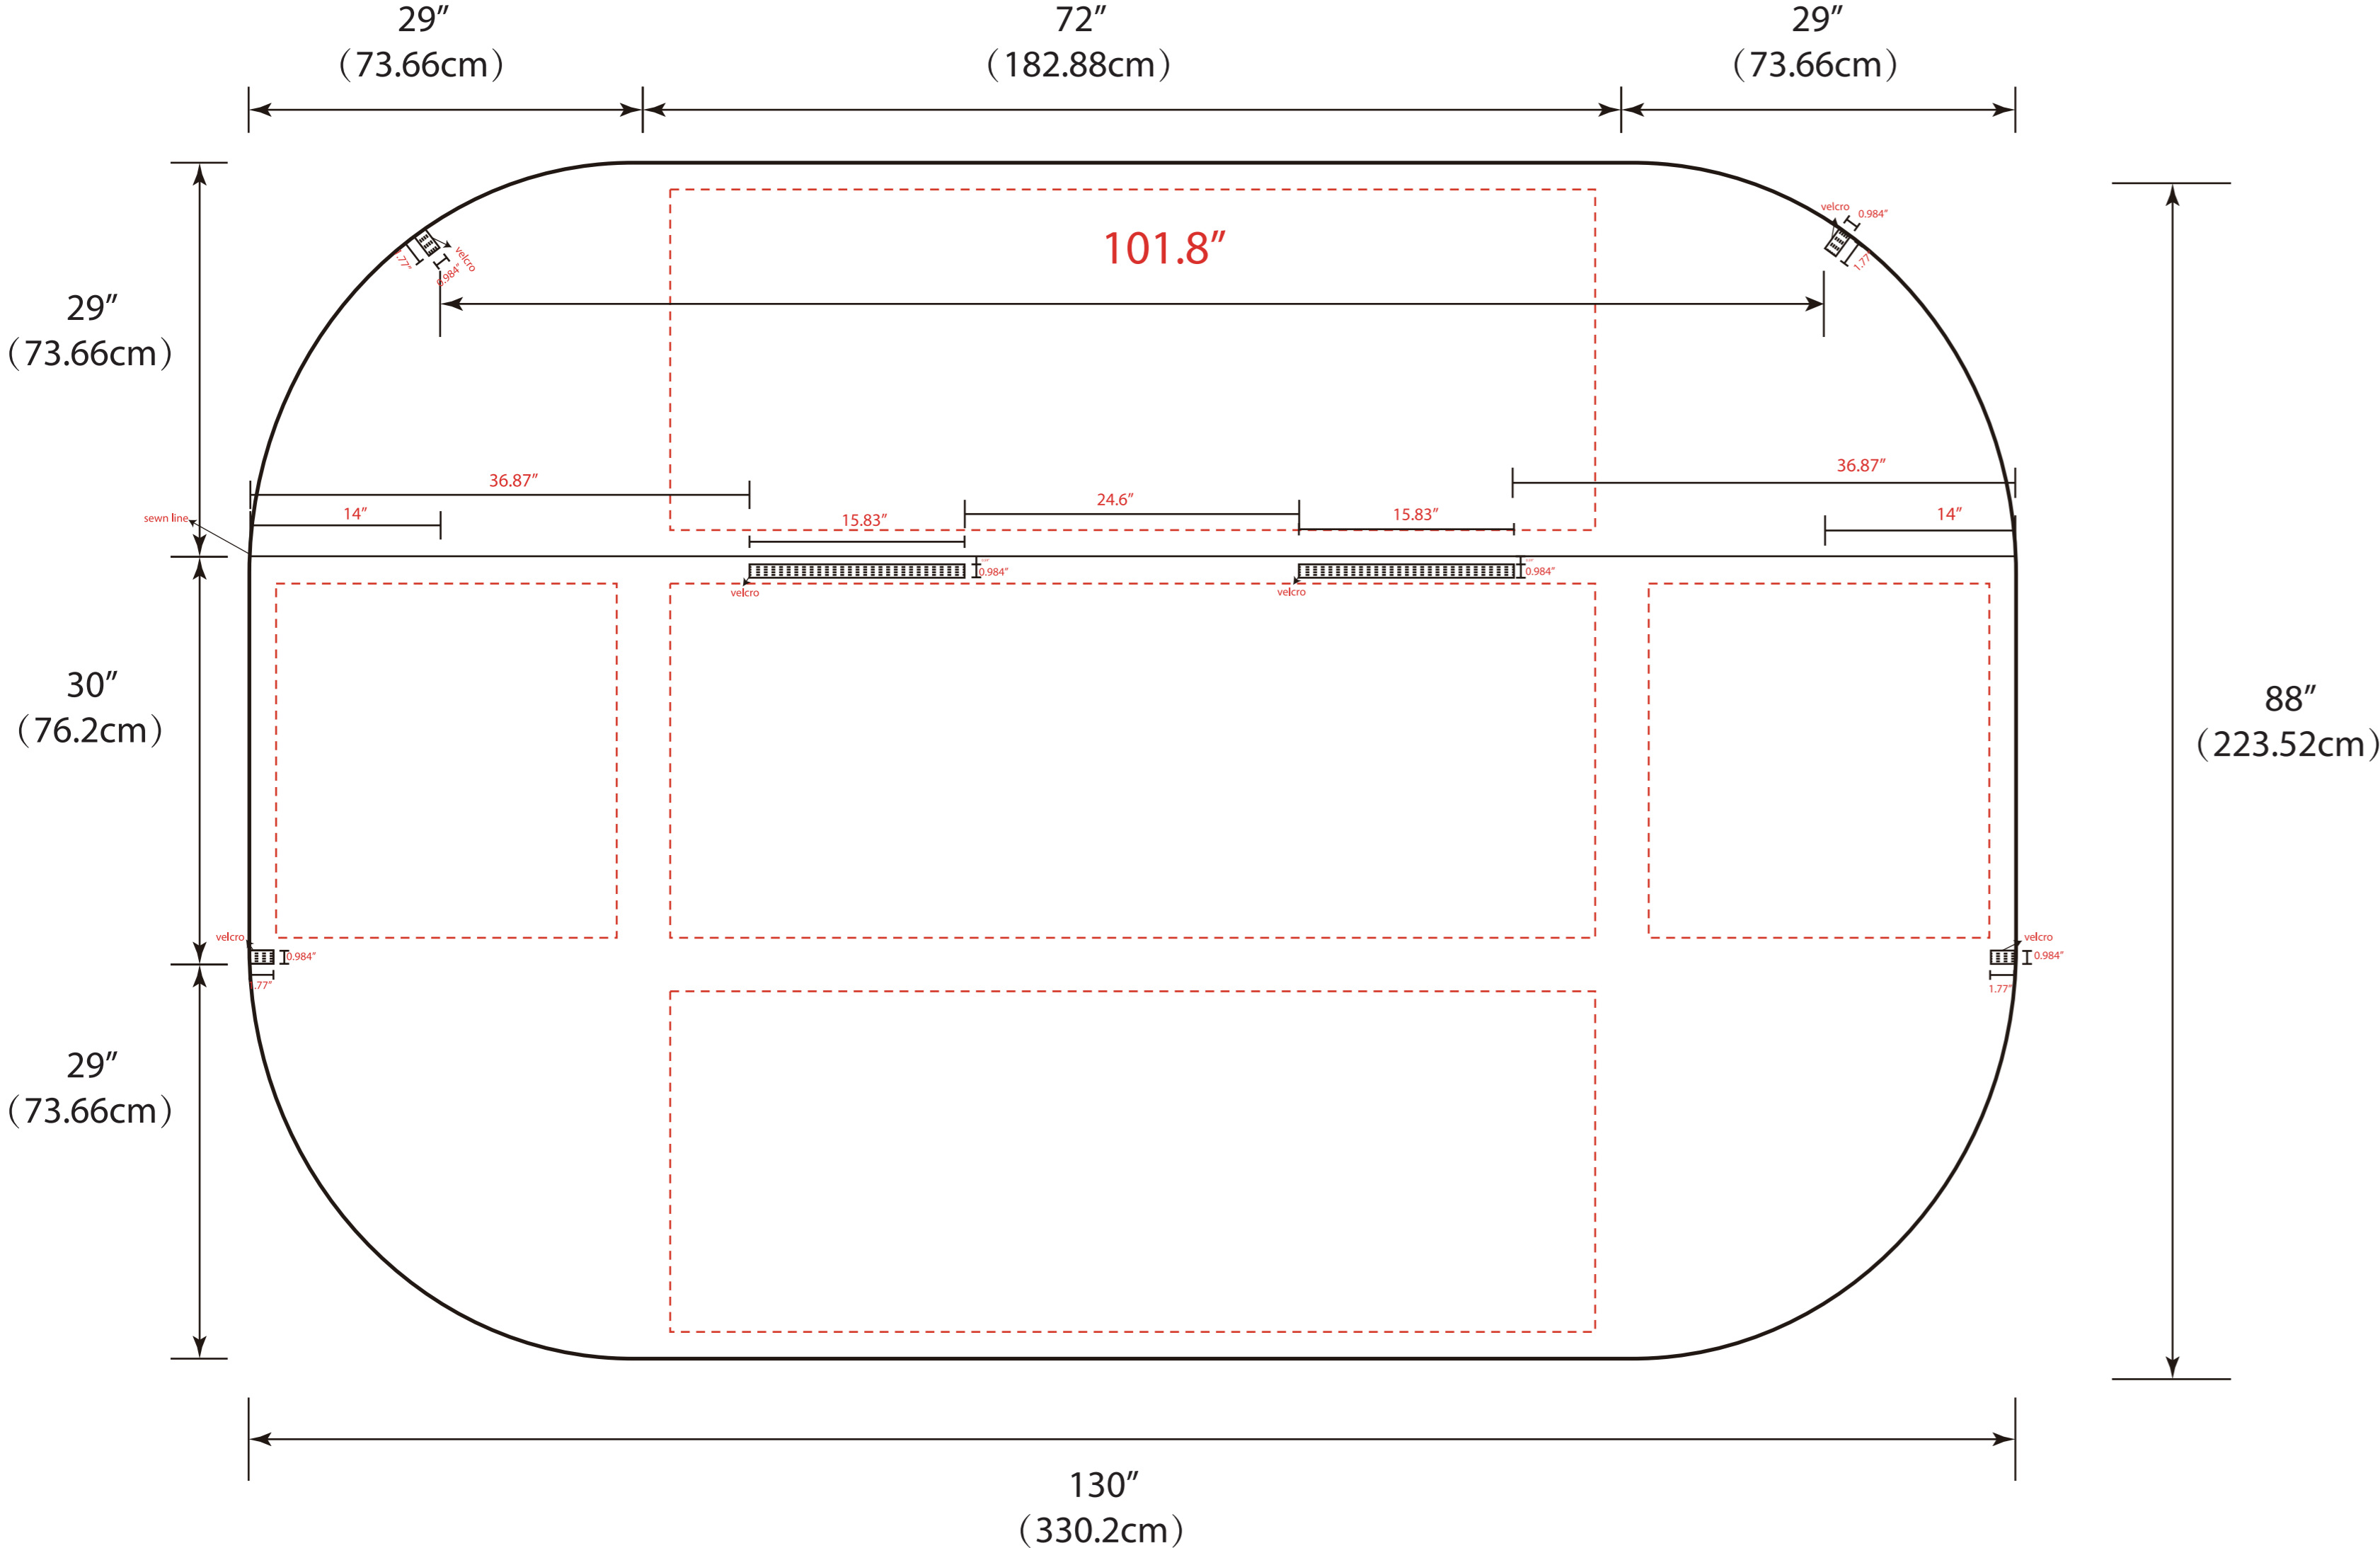

Covertitavble Table Cover

which can be used for both 6ft and 4ft tables

front

back